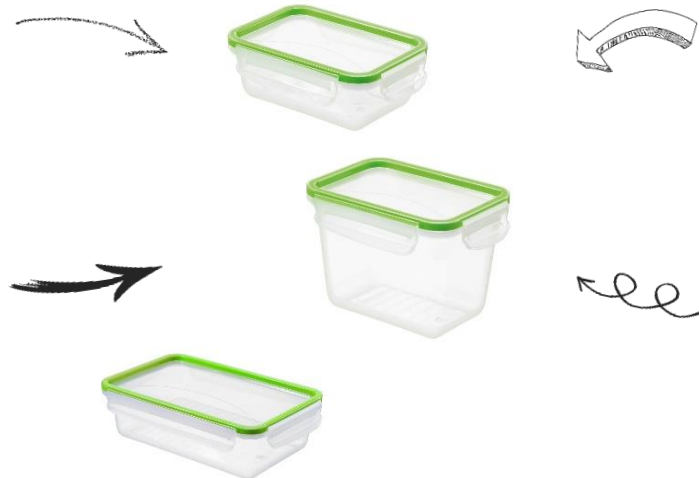

# Fridge

rotho.com

With Clic & Lock you can take your pasta, salads and fruit with you wherever you go - to work, to sporting events or on trips. Thanks to the tried-and-tested safety catch with its silicone seal, your food will be perfectly protected in the completely

watertight and airtight containers. Clic & Lock boxes are ideal for use at home too: Store fresh foods and leftovers in a completely hygienic way. The transparent boxes offer free view on the contents from all sides. And when you are not using your Clic & Lock they are easily stackable inside each other to save space in the kitchen cupboard.

	Description Content / DIN	Item No.	Length x Width x Height	Item EAN	Weight	Material	PU	PLT	Pallete place
	Fridge box 0.5 l CLIC & LOCK	1162205518	161 x 120 x 60 mm	7610859148940	115	PP transp Küche	6	720	1440
	Fridge box 1 l CLIC & LOCK	1162405518	161 x 120 x 113 mm	7610859148964	142	PP transp Küche	4	372	744
	Fridge box 1.5 l CLIC & LOCK	1162105518	239 x 160 x 71 mm	7610859151674	242	PP transp Küche	2	300	600