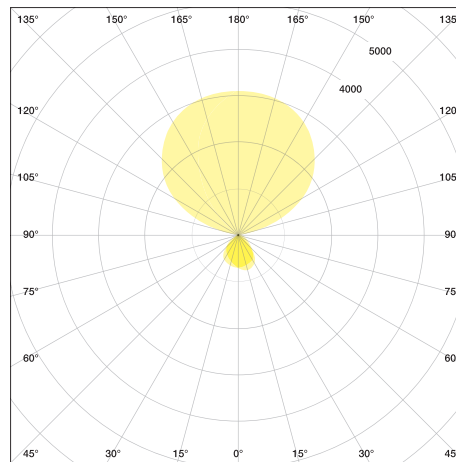

Free download at www.luctra.eu

LUCTRA

LUCTRA® is a brand of
DURABLE · Hunke & Jochheim GmbH & Co. KG
Westfalenstraße 77-79 · 58636 Iserlohn
Postfach 1753 · 58634 Iserlohn
Tel.: +49 23 71 66 24 45
info@luctra.eu · www.luctra.eu